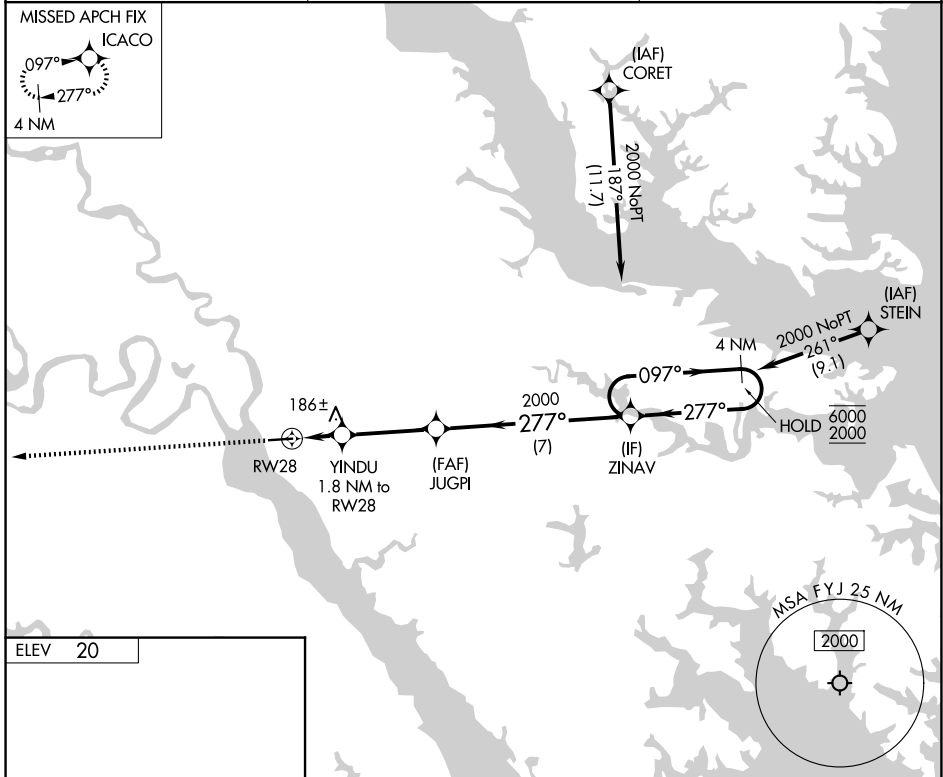

APP CRS 277°	Rwy Ldg TDZE Apt Elev	N/A N/A 20
------------------------	-----------------------------	-------------------------

RNAV (GPS)-B

MIDDLE PENINSULA RGNL (F'YJ)

RNP APCH.		MISSED APPROACH: Climb to 2000 direct ICACO and hold.
AWOS-3 132.825	POTOMAC APP CON 126.4 282.375	UNICOM 123.0 (CTAF) ①

CATEGORY	A	B	C	D
CIRCLING	480-1 460 (500-1)	620-1 600 (600-1)	NA	

NE-3, 25 DEC 2025 to 22 JAN 2026

NE-3, 25 DEC 2025 to 22 JAN 2026