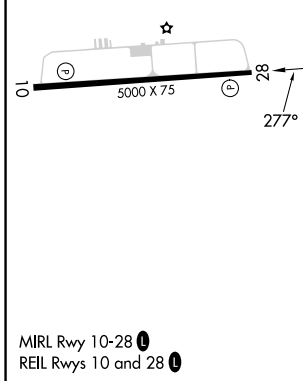

APP CRS 277°	Rwy Ldg TDZE Apt Elev	N/A N/A 20
------------------------	-----------------------------	-------------------------

RNAV (GPS)-B

MIDDLE PENINSULA RGNL (F'YJ)

RNP APCH.		MISSED APPROACH: Climb to 2000 direct ICACO and hold.
AWOS-3 132.825	POTOMAC APP CON 126.4 282.375	UNICOM 123.0 (CTAF) ①