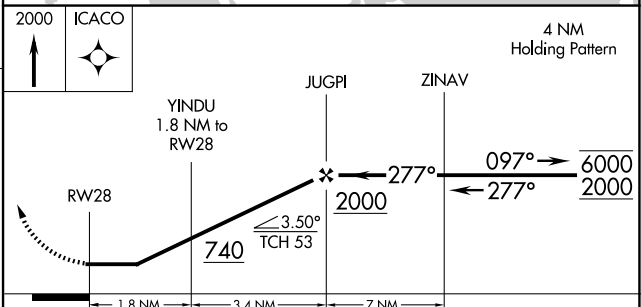

APP CRS 277°	Rwy Ldg TDZE Apt Elev	N/A N/A 20
------------------------	-----------------------------	-------------------------

RNAV (GPS)-B

MIDDLE PENINSULA RGNL (F'YJ)

RNP APCH.		MISSED APPROACH: Climb to 2000 direct ICACO and hold.
AWOS-3 132.825	POTOMAC APP CON 126.4 282.375	UNICOM 123.0 (CTAF) ①

CATEGORY	A	B	C	D
CIRCLING	480-1 460 (500-1)	620-1 600 (600-1)	NA	

NE-3, 25 DEC 2025 to 22 JAN 2026

NE-3, 25 DEC 2025 to 22 JAN 2026