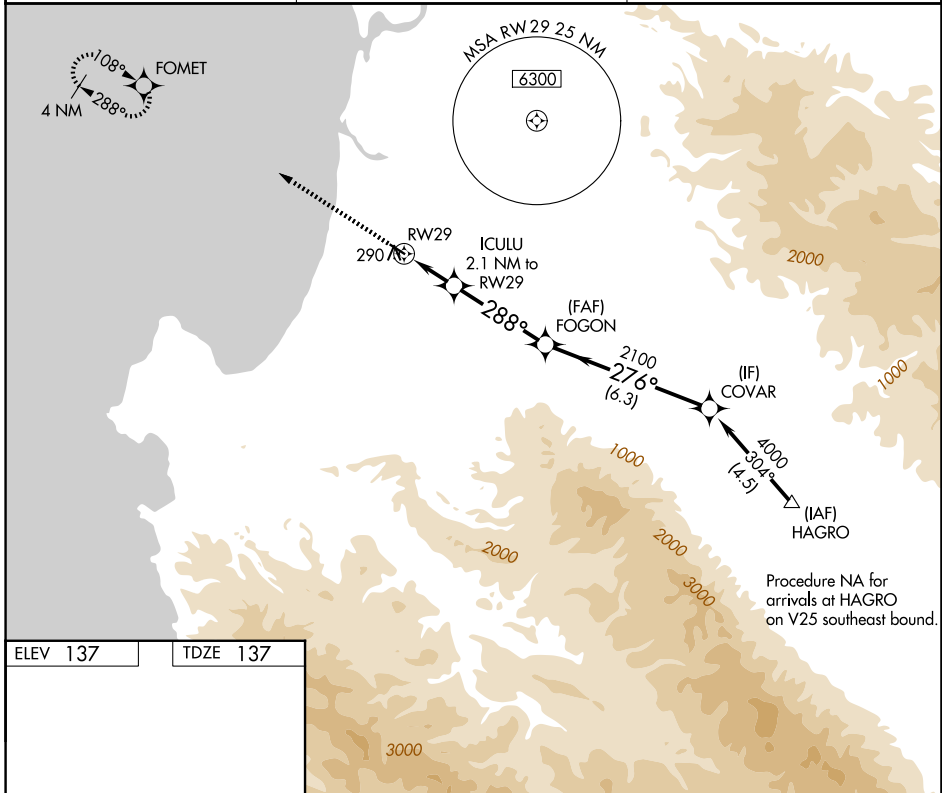

APP CRS 288°	Rwy Ldg TDZE Apt Elev	3483 137 137

RNAV (GPS) RWY 29

MARINA MUNI (OAR)

RNP APCH. ▽ △ NA	MISSED APPROACH: Climb to 2700 direct FOMET and hold, continue climb-in-hold to 2700.

AWOS-3PT 134.025	NORCAL APP CON 133.0 251.15	UNICOM 122.7 (CTAF) 0

	A	B	C	D
CATEGORY	A	B	C	D
LNAV MDA	600-1	463 (500-1)	NA	
CIRCLING	640-1 503 (600-1)	760-1 623 (700-1)	NA	

SW-2, 25 DEC 2025 to 22 JAN 2026

SW-2, 25 DEC 2025 to 22 JAN 2026

Procedure NA for arrivals at HAGRO on V25 southeast bound.