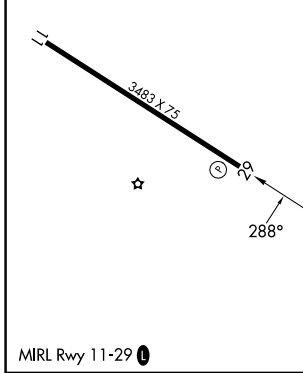

APP CRS 288°	Rwy Ldg TDZE Apt Elev	3483 137 137

RNAV (GPS) RWY 29

MARINA MUNI (OAR)

RNP APCH. ▽ △ NA	MISSED APPROACH: Climb to 2700 direct FOMET and hold, continue climb-in-hold to 2700.

AWOS-3PT 134.025	NORCAL APP CON 133.0 251.15	UNICOM 122.7 (CTAF) 0

	A	B	C	D
CATEGORY	A	B	C	D
LNAV MDA	600-1	463 (500-1)	NA	
CIRCLING	640-1 503 (600-1)	760-1 623 (700-1)	NA	

SW-2, 25 DEC 2025 to 22 JAN 2026

SW-2, 25 DEC 2025 to 22 JAN 2026

Procedure NA for arrivals at HAGRO on V25 southeast bound.