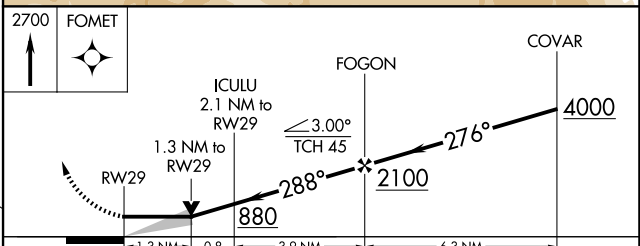

APP CRS 288°	Rwy Ldg TDZE Apt Elev	3483 137 137

RNAV (GPS) RWY 29

MARINA MUNI (OAR)

RNP APCH. ▽ △ NA	MISSED APPROACH: Climb to 2700 direct FOMET and hold, continue climb-in-hold to 2700.

AWOS-3PT 134.025	NORCAL APP CON 133.0 251.15	UNICOM 122.7 (CTAF) 0

	A	B	C	D
CATEGORY	A	B	C	D
LNAV MDA	600-1	463 (500-1)	NA	
CIRCLING	640-1 503 (600-1)	760-1 623 (700-1)	NA	

SW-2, 25 DEC 2025 to 22 JAN 2026

SW-2, 25 DEC 2025 to 22 JAN 2026

Procedure NA for arrivals at HAGRO on V25 southeast bound.