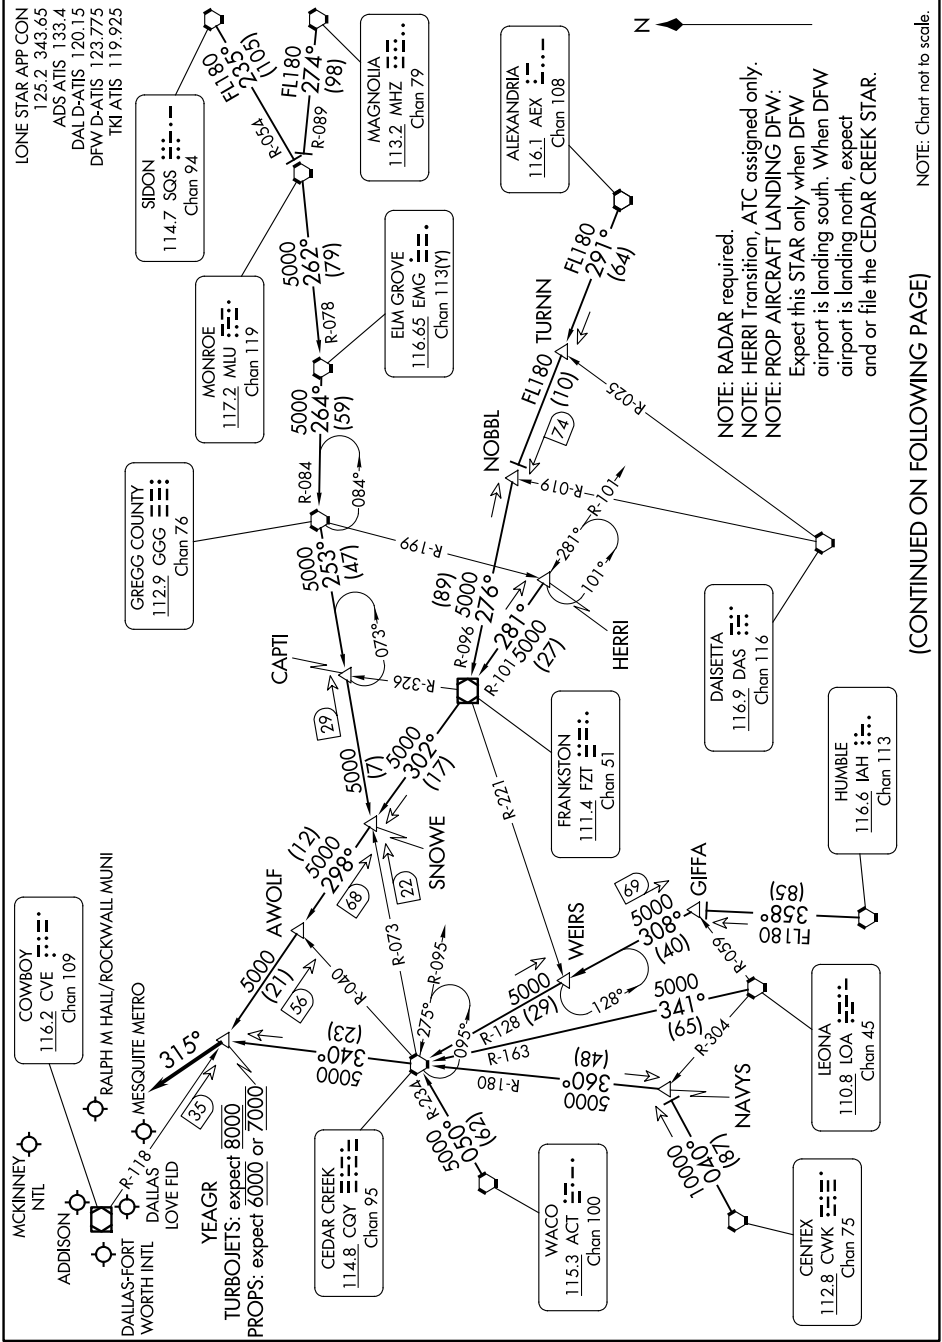

YEAGR FOUR ARRIVAL

DALLAS-FORT WORTH, TEXAS

SC-2, 25 DEC 2025 to 22 JAN 2026

NOTE: Chart not to scale.

(CONTINUED ON FOLLOWING PAGE)

SC-2, 25 DEC 2025 to 22 JAN 2026

YEAGR FOUR ARRIVAL

DALLAS-FORT WORTH, TEXAS