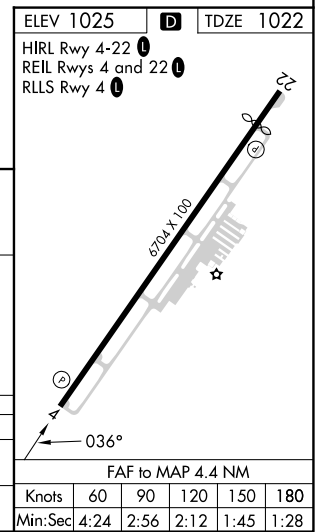

NDB HEM 233	APP CRS 036°	Rwy Ldg 6000
		TDZE 1022
		Apt Elev 1025

NDB RWY 4

UPPER CUMBERLAND RGNL (SR.B)

▽ ▲ NA	MISSED APPROACH: Climb to 2500 then climbing left turn to 3000 direct HEM NDB and hold.

AWOS-3P 128.25	MEMPHIS CENTER 128.15 323.125	UNICOM 122.975 (CTAF) ①

CATEGORY	A	B	C	D
S-4	1520-1	498 (500-1)	1520-1³/₈	498 (500-1³/₈)
CIRCLING	1520-1	495 (500-1)	1600-1¹/₂ 575 (600-1¹/₂)	1880-2³/₄ 855 (900-2³/₄)

SE-1, 25 DEC 2025 to 22 JAN 2026

SE-1, 25 DEC 2025 to 22 JAN 2026