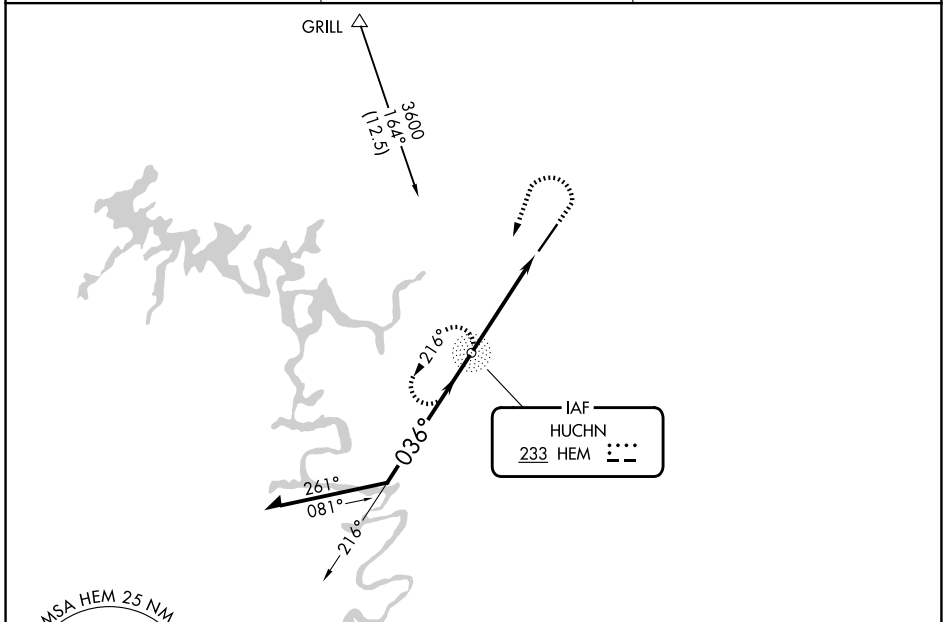

NDB HEM 233	APP CRS 036°	Rwy Ldg 6000
		TDZE 1022
		Apt Elev 1025

NDB RWY 4

UPPER CUMBERLAND RGNL (SR.B)

<p>▽</p> <p>▲ NA</p>	<p>MISSED APPROACH: Climb to 2500 then climbing left turn to 3000 direct HEM NDB and hold.</p>
----------------------	--

<p>AWOS-3P 128.25</p>	<p>MEMPHIS CENTER 128.15 323.125</p>	<p>UNICOM 122.975 (CTAF) ①</p>
----------------------------------	---	---

CATEGORY	A	B	C	D
S-4	1520-1	498 (500-1)	1520-1 ³ / ₈	498 (500-1 ³ / ₈)
CIRCLING	1520-1	495 (500-1)	1600-1 ¹ / ₂ 575 (600-1 ¹ / ₂)	1880-2 ³ / ₄ 855 (900-2 ³ / ₄)

SE-1, 25 DEC 2025 to 22 JAN 2026

SE-1, 25 DEC 2025 to 22 JAN 2026