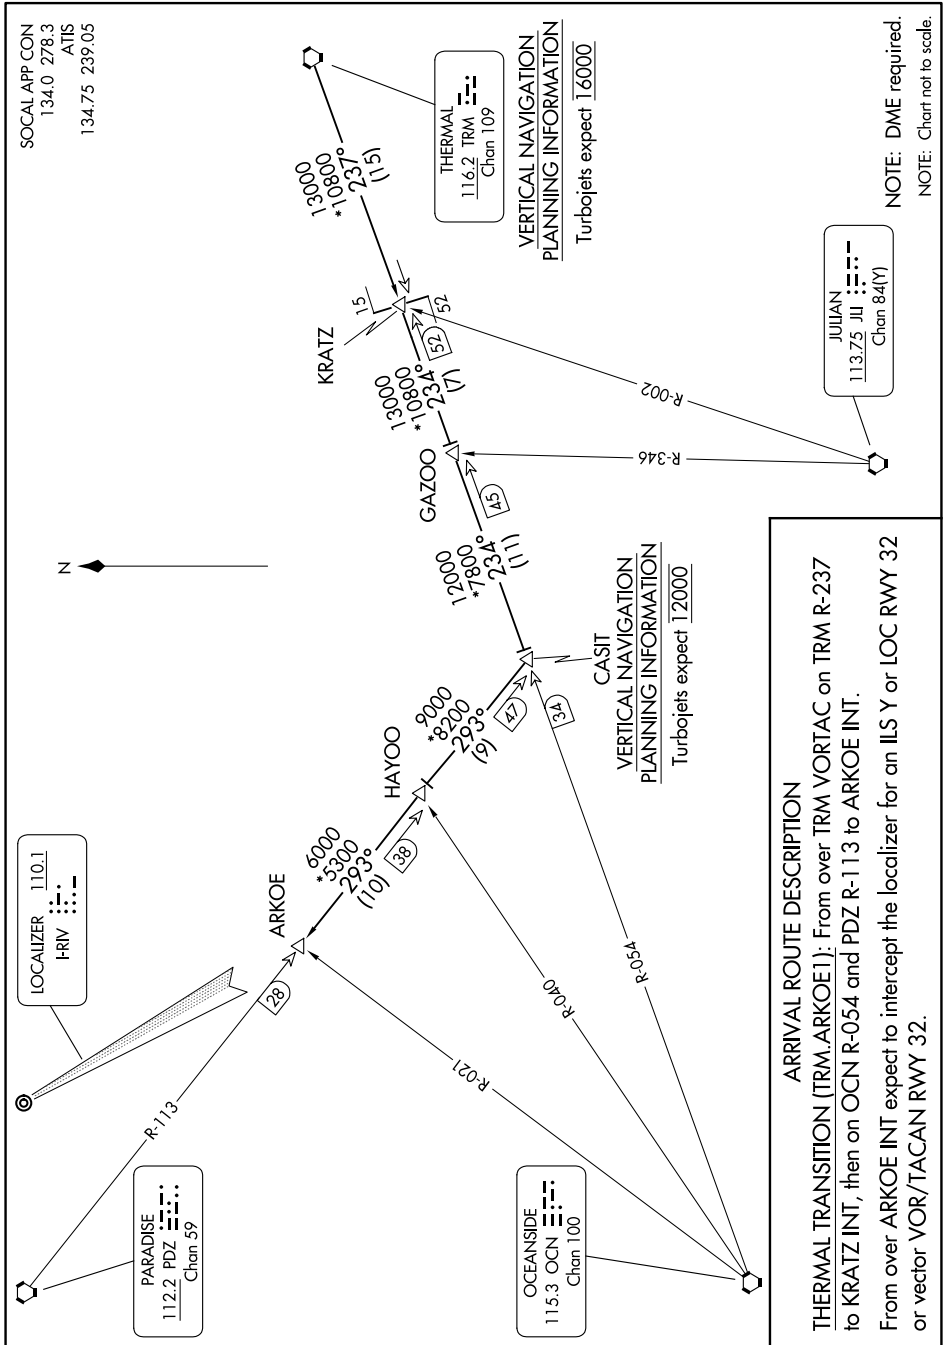

ARKOE ONE ARRIVAL

AL-348 (FAA)

MARCH ARB (KRIV)
RIVERSIDE, CALIFORNIA

SW-3, 22 JAN 2026 to 19 FEB 2026

ARKOE ONE ARRIVAL

RIVERSIDE, CALIFORNIA
MARCH ARB (KRIV)

SW-3, 22 JAN 2026 to 19 FEB 2026