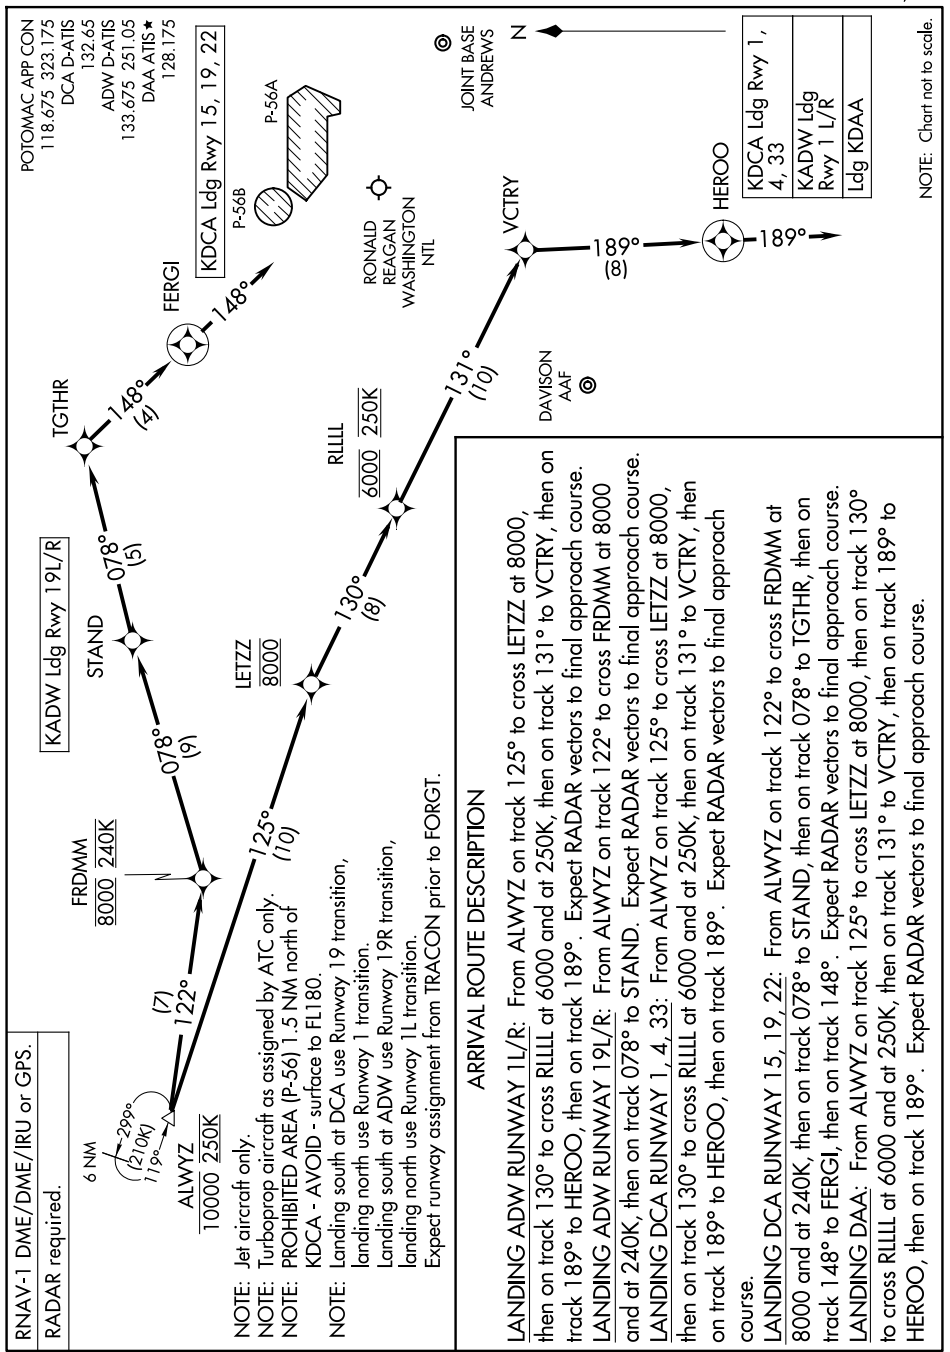

FRDMM SIX ARRIVAL (RNAV) Arrival Routes

WASHINGTON, DC

NE-3, 22 JAN 2026 to 19 FEB 2026

FRDMM SIX ARRIVAL (RNAV) Arrival Routes

WASHINGTON, DC

NE-3, 22 JAN 2026 to 19 FEB 2026