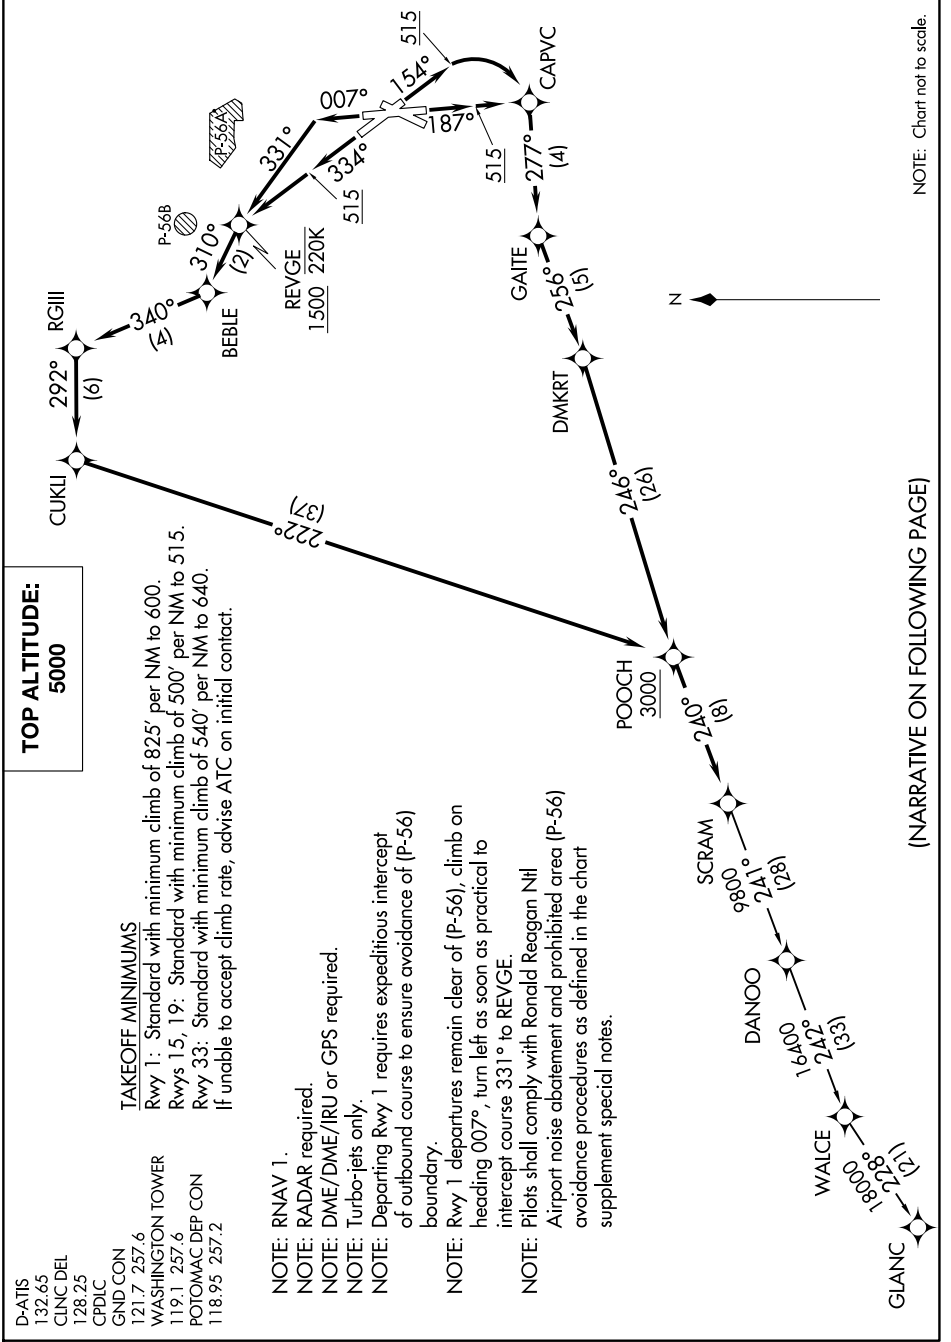

SCRAM SIX DEPARTURE (RNAV)

NE-3, 22 JAN 2026 to 19 FEB 2026

NOTE: Chart not to scale.

(NARRATIVE ON FOLLOWING PAGE)

NE-3, 22 JAN 2026 to 19 FEB 2026

SCRAM SIX DEPARTURE (RNAV)