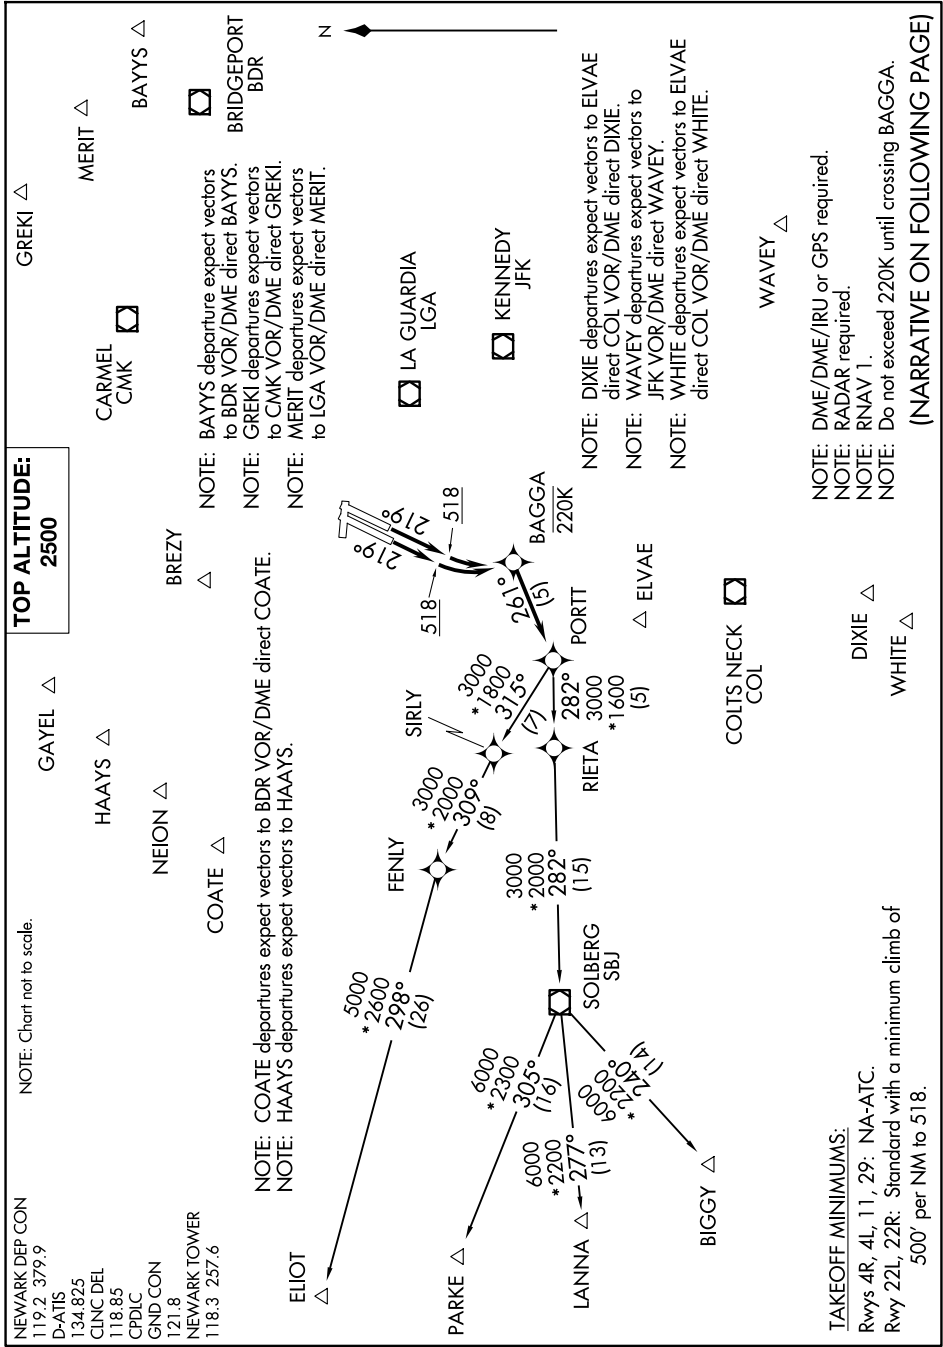

# PORTT FOUR DEPARTURE (RNAV)

NEWARK, NEW JERSEY

NE-2, 19 FEB 2026 to 19 MAR 2026

# PORTT FOUR DEPARTURE (RNAV)

NEWARK, NEW JERSEY

NEWARK LIBERTY INTL (EWR)

NE-2, 19 FEB 2026 to 19 MAR 2026