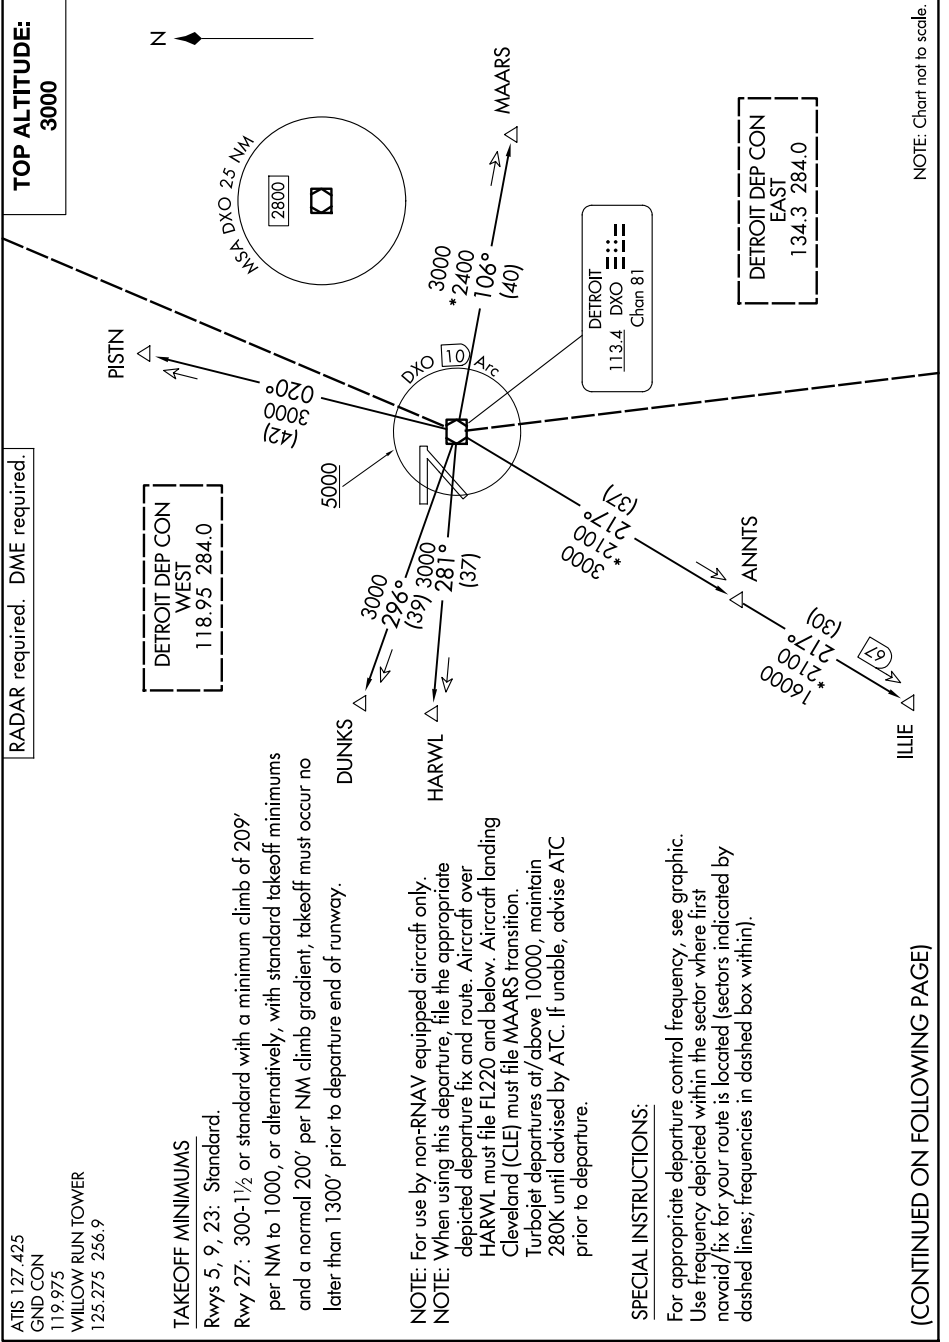

METRO FOUR DEPARTURE

AL-467 (FAA)

WILLOW RUN (YIP)

DETROIT, MICHIGAN

EC-1, 16 APR 2026 to 14 MAY 2026

EC-1, 16 APR 2026 to 14 MAY 2026

METRO FOUR DEPARTURE

DETROIT, MICHIGAN

WILLOW RUN (YIP)

(CONTINUED ON FOLLOWING PAGE)